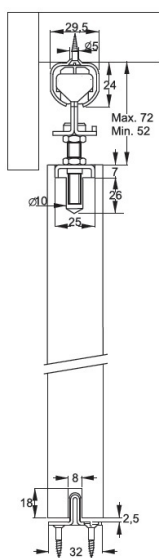

PRODUCT SHEET

Description:

Sliding Door System KG-75, W/Screws & Manual, Max 75KG

Item number:

28.25.030-1

| Units | Box | Carton | HS Code | Barcode |
|-------|-----|--------|------------|--|
| Set | 1 | 20 | 8302490099 |  |
| | | | | 5704866442855 |