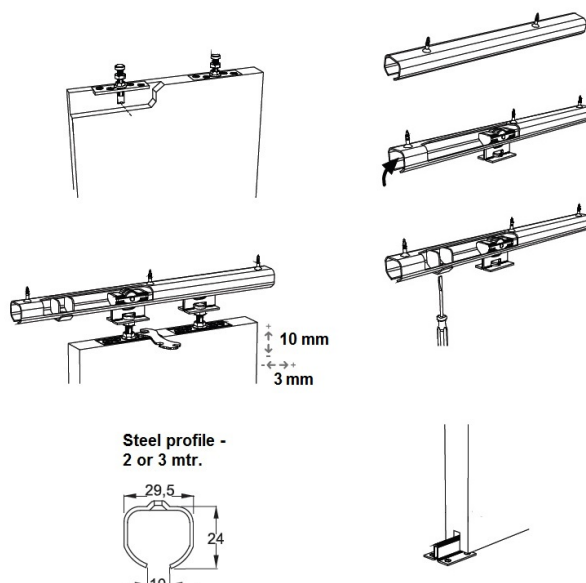

PRODUCT SHEET

Description:

Sliding Door System KG-75, W/Screws & Manual, Max 75KG

Item number:

28.25.030-1

| Units | Box | Carton | HS Code | Barcode |
|-------|-----|--------|------------|--|
| Set | 1 | 20 | 8302490099 |  |
| | | | | 5704866442855 |