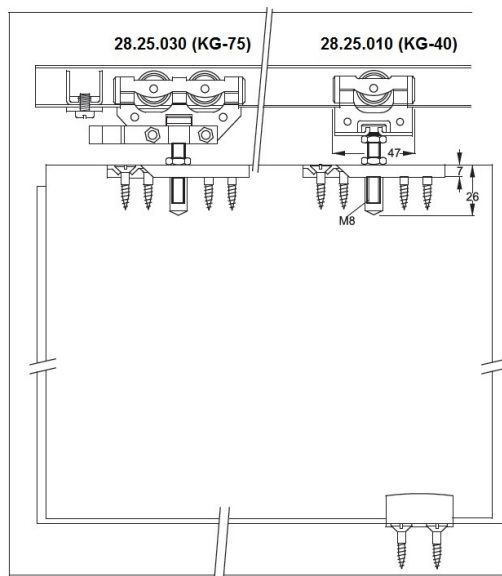

PRODUCT SHEET

Description:

Sliding Door System KG-75, W/Screws & Manual, Max 75KG

Item number:

28.25.030-1

| Units | Box | Carton | HS Code | Barcode |
|-------|-----|--------|------------|--|
| Set | 1 | 20 | 8302490099 |  |
| | | | | 5704866442855 |