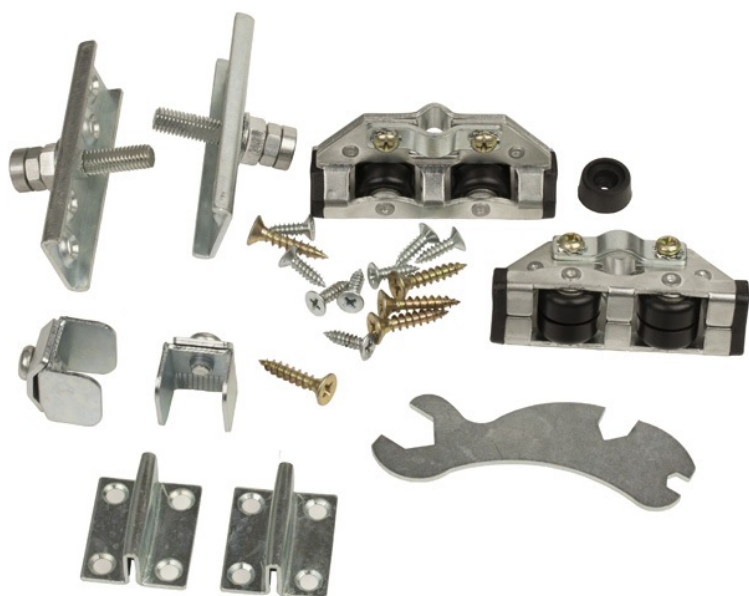

PRODUCT SHEET

Description:

Sliding Door System KG-75, W/Screws & Manual, Max 75KG

Item number:

28.25.030-1

| Units | Box | Carton | HS Code | Barcode |
|-------|-----|--------|------------|--|
| Set | 1 | 20 | 8302490099 |  |
| | | | | 5704866442855 |